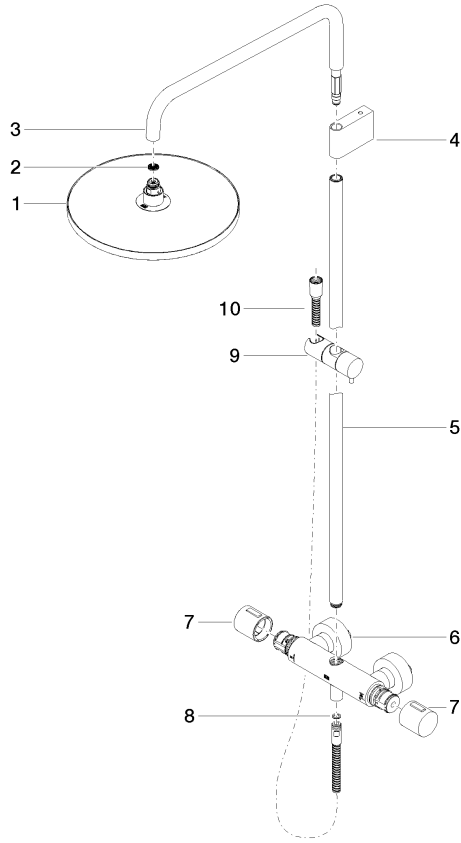

34 460 979

Fits: IMO, LULU, TARA, LISSÉ, VAIA, META

- shower with fixed riser projection 453mm
- overhead shower: rain flow
- rain shower Ø 300 mm
- rain shower with anti-scale system
- max. rainshower flow 14 l/min
- Function from: 10 l/min
- rotary diverter with volume control and shut-off function
- slide-on rosettes Ø 70 mm
- height of fittings up to rain shower (bottom edge) 1009mm
- height of fittings up to top edge of elbow 1150mm
- gauge 150 mm - 13 mm
- metal shower hose 1750mm with integrated anti-twist protection
- 1/2" connection
- slide bar
- Pipe diameter 23.5 mm
- quick clearing

Required miscellaneous

	Hand shower - Chrome	28 018 979-00
--	-----------------------------	---------------

34 460 979

mm [inches]
1:10

Flow rate chart

Certificates

DVGW_DW-6509DN0123. Belgaqua_21-032-27_5. WRAS_2204013. LGA_38736.

34 460 979

Spare parts list

No.	Item Number	Name	Quantity used	Delivery time
1	04 12 05 091 00-00	shower	1	10
2	09 23 01 039 90	sieve	1	2
3	90 28 22 348 00-00	pipe	1	10
4	90 17 11 150 00-00	holder	1	10
5	90 28 22 349 00-00	pipe	1	10
6	04 17 01 250 00-00	connection	1	10
7	90 17 33 015 00-00	handle	2	10
8	90 14 20 026 00 90	seal	1	2
9	12 570 970-00	Slide unit - Chrome	1	10
10	28 322 970-00	Metal shower hose 1/2" x 3/8" x 1750 mm - Chrome	1	2