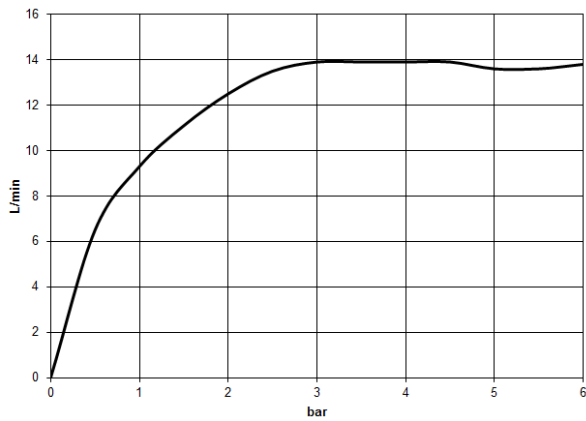

Required miscellaneous

	Hand shower - Chrome	28 018 979-00
--	-----------------------------	---------------

34 460 979

mm [inches]
1:10

Flow rate chart

Certificates

DVGW_DW-6509DN0123. Belgaqua_21-032-27_5. WRAS_2204013. LGA_38736.