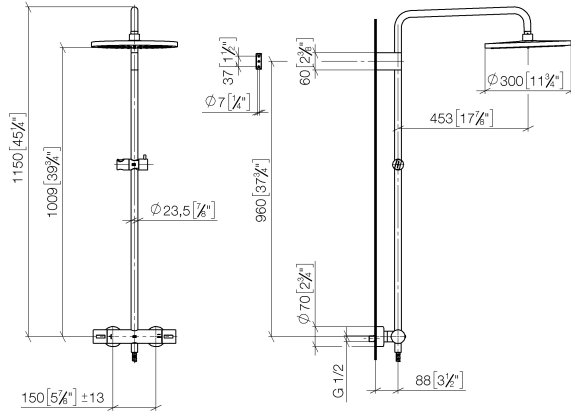

34 460 979

Fits: IMO, LULU, TARA, LISSÉ, VAIA, META

- shower with fixed riser projection 453mm
- overhead shower: rain flow
- rain shower Ø 300 mm
- rain shower with anti-scale system
- max. rainshower flow 14 l/min
- Function from: 10 l/min
- rotary diverter with volume control and shut-off function
- slide-on rosettes Ø 70 mm
- height of fittings up to rain shower (bottom edge) 1009mm
- height of fittings up to top edge of elbow 1150mm
- gauge 150 mm - 13 mm
- metal shower hose 1750mm with integrated anti-twist protection
- 1/2" connection
- slide bar
- Pipe diameter 23.5 mm
- quick clearing

Required miscellaneous

	Hand shower - Chrome	28 018 979-00
--	-----------------------------	---------------

34 460 979

mm [inches]
1:10

Flow rate chart

Certificates

DVGW_DW-6509DN0123. Belgaqua_21-032-27_5. WRAS_2204013. LGA_38736.

34 460 979

Spare parts list

No.	Item Number	Name	Quantity used	Delivery time
1	04 12 05 091 00-00	shower	1	10
2	09 23 01 039 90	sieve	1	2
3	90 28 22 348 00-00	pipe	1	10
4	90 17 11 150 00-00	holder	1	10
5	90 28 22 349 00-00	pipe	1	10
6	04 17 01 250 00-00	connection	1	10
7	90 17 33 015 00-00	handle	2	10
8	90 14 20 026 00 90	seal	1	2
9	12 570 970-00	Slide unit - Chrome	1	10
10	28 322 970-00	Metal shower hose 1/2" x 3/8" x 1750 mm - Chrome	1	2